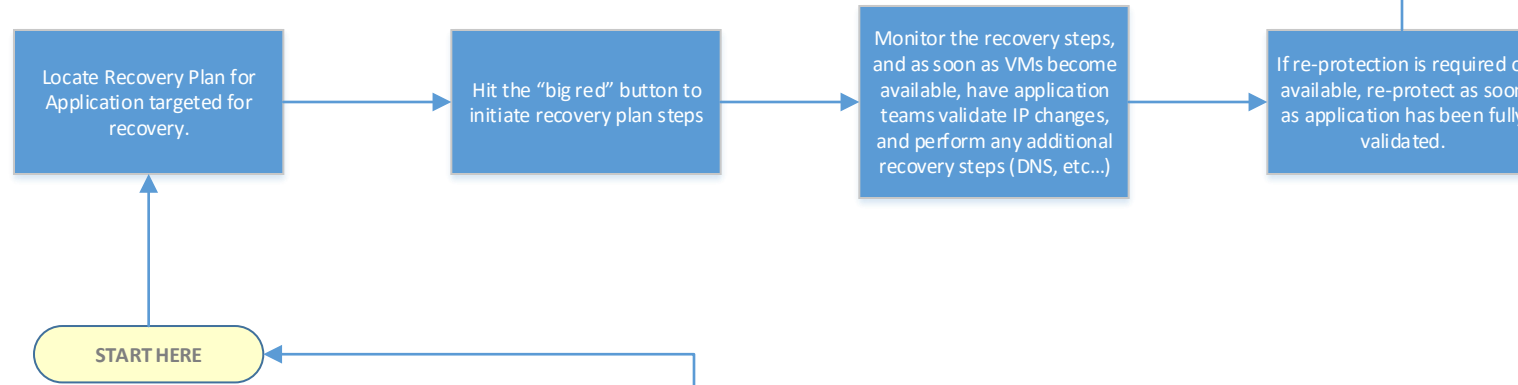

# Workflow - Virtual Workload Protection Using VMware Site Recovery Manager 6.1

vSphere Client → VMs & Templates

3

vSphere Client → Site Recovery

2

Business Stakeholders/Engineering

1